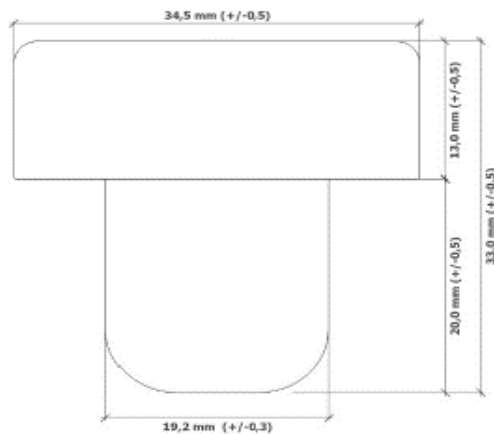

technical drawing

valid from: 12.04.24, SH

Description:	Wooden Topped Cork 34,5x13, Ø19,2 mm (Black, PE-C)
Article number:	402002500
Stopper diameter:	19.2 mm (+/-0.3)
Stopper length:	20.0 mm (+/-0.5)
Cap diameter:	34.5 mm (+/-0.5)
Cap height:	13.0 mm (+/-0.5)
Overall length:	33.0 mm (+/-1.0)
Material stopper:	PE-TPO
Colour Stopper:	Beech
Colour Cap:	Black
Weight (g):	Approx. 10

Characteristics / Storage conditions:

- basically only usable for upright bottle storage and transport
- usable for liquid alcoholic foodstuffs and vinegar
- usable for filling temperatures up to 50°C
- to be stored at dry, cool and clean conditions
- not to expose extreme temperature changes at storage
- to proceed within 1 year

Our plastics agree with the regulation of the food law and the regulation (EC) No. 1935/2004 for alcoholic drinks with long-term contact with an alcohol level up to 70vol%.

KEFLA GmbH / Metropolitan Area Frankfurt / Germany www.kefla.de +49 (0) 6721-9631-0D-55411 Bingen / Am Ockenheimer Graben 46-48 kefla@kefla.de
Sitz: Bingen - Amtsgericht Mainz HRB 22874 Geschäftsführer: Michael Andelfinger, Manuel Walter, Nicolai Walter Ust-ID-Nr.: DE 363 572 267